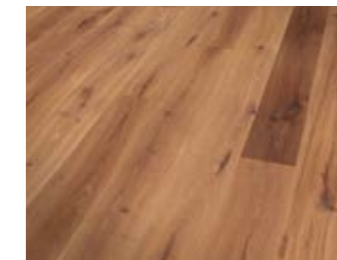

OAK CARAMEL
bevelled (4V), brushed,
Alpin, Vital NATUR
oiled