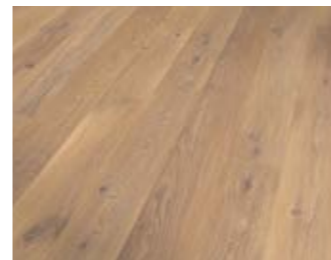

OAK WHITE
bevelled (4V), brushed,
Alpin, Vital NATUR
oiled

OAK CREME
bevelled (4V), brushed,
Alpin, Vital NATUR
oiled

OAK NATURAL
bevelled (4V), brushed,
Alpin, Vital NATUR
oiled

OAK CARAMEL
bevelled (4V), brushed,
Alpin, Vital NATUR
oiled

Chateau plank

MARCANTO VARIO provides the option of combining planks of three different sizes, giving you five different designs to choose from. This results in an appearance that is always unique and exciting.