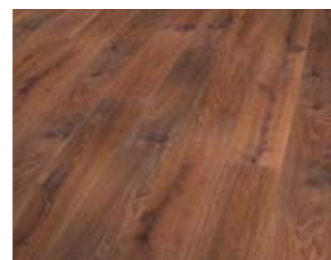

OAK WHITE
bevelled (4V), brushed,
Alpin, Vital NATUR
oiled

OAK CREME
bevelled (4V), brushed,
Alpin, Vital NATUR
oiled

OAK NATURAL
bevelled (4V), brushed,
Alpin, Vital NATUR
oiled

OAK CARAMEL
bevelled (4V), brushed,
Alpin, Vital NATUR
oiled

OAK MOCCA
bevelled (4V), brushed,
Alpin, Vital NATUR
oiled

“Every plank format creates new impressions within the room”.

Product dimensions

2.205 x 176 x 13 mm

Single plank

2.205 x 206 x 13 mm

Single plank

2.425 x 250 x 13 mm

Chateau plank

MARCANTO VARIO provides the option of combining planks of three different sizes, giving you five different designs to choose from. This results in an appearance that is always unique and exciting.