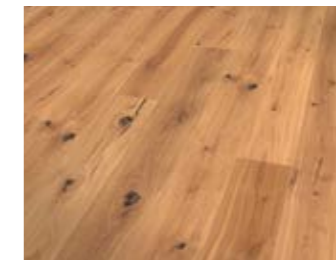

OAK NATURAL
bevelled (4V), brushed,
Alpin, Vital NATUR
oiled